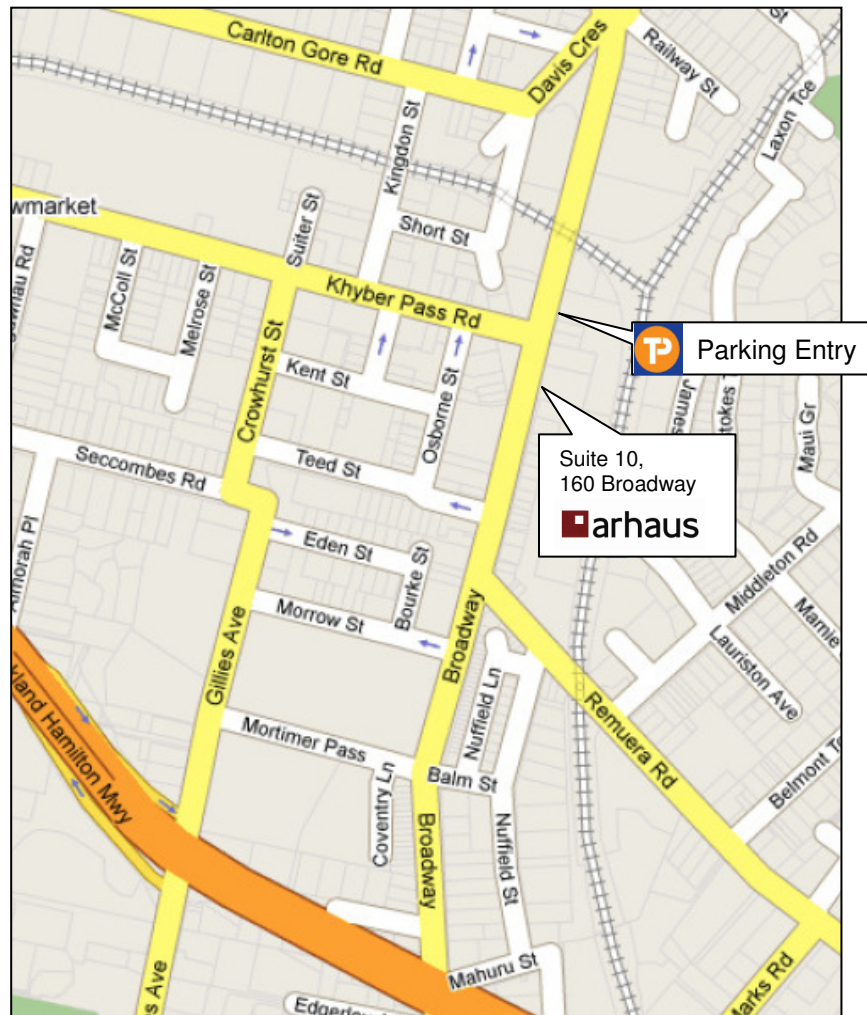

# Arhaus :: 160 Broadway, Newmarket

We are easy to reach by train and by bus.

By car from the south on SH1, take the Khyber Pass exit.

By car from the north on SH1, take the Gillies Ave exit.

**Parking:** Use the Tournament Parking carpark indicated. We have carparking vouchers that you can redeem when you leave.